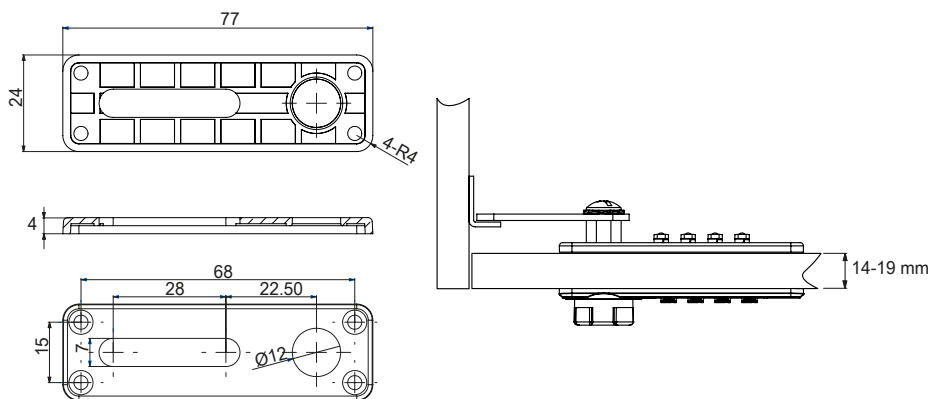

SISO A/S

Mileparken 11 Phone: (+45) 45 830 900
DK - 2740 Skovlunde (Copenhagen) E-mail: siso@siso.dk
Denmark Web: www.siso.dk