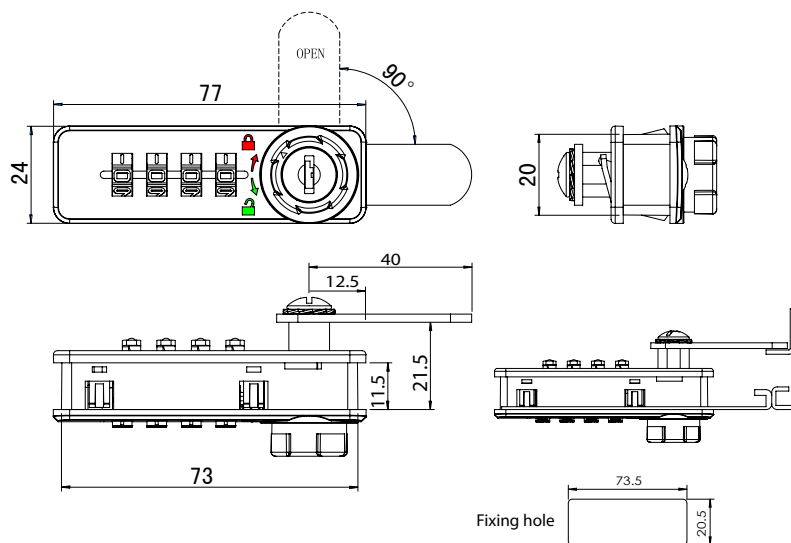

COMBINATION LOCK M906 – “PRIVATE” W/MASTER KEY & CODE FINDER

Application:
For drawers & cabinets

Accessories for one set:
1 lock body 73 x 20 x 15,5 mm (L/W/D)
1 straight cam plate C/E: 40 mm

Specifications:
Plastic lock housing – black
Horizontal installation 4 black plastic
digits from 0 – 9
Private version ONLY
90° turn – right or left hand version
W/master key system code #J13 & code
finder.
F/0,8-1 mm metal panels or 14-19 mm
wooden doors by use of extra back plate.

Item No.:

| | |
|-----------------|---------------|
| Right hand | # 14.08.242 |
| Left hand | # 14.08.243 |
| Master key #J13 | # 14.04.135-5 |

BACK PLATE F/LOCK M906 F/WOODEN PANEL

Panel thickness: 14-19 mm
Size: 77 x 24 x 4 (L/W/D)
Material: Black plastic
Incl.: 4 screws Ø3 x 16 mm
4 screws Ø3 x 20 mm